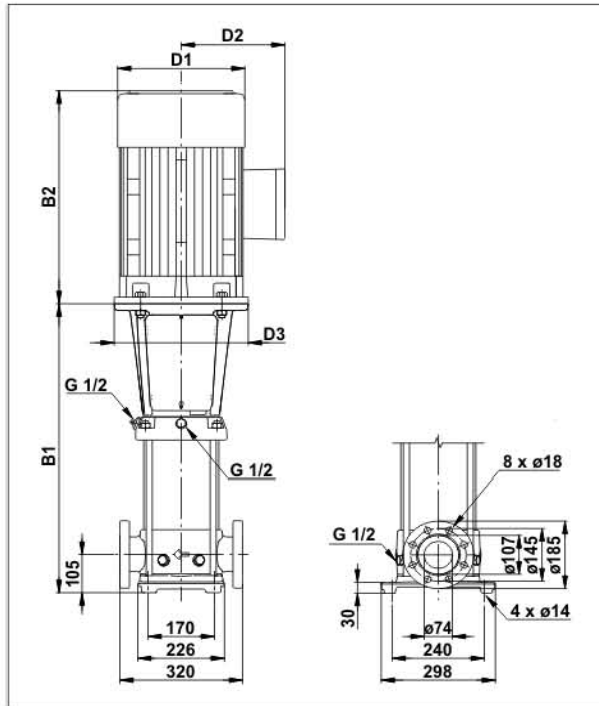

Dimensional, Sketch & Performance

Dimensions and weights

Model	Size in Inch				Weight (lbs)
	B1	B1+B2	D1	D2	
SRN 32-1-1	20	31 3/4	7 1/8	4 3/8	207
SRN 32-1	20	33 1/4	7 1/8	4 3/8	213
SRN 32-2-2	22 3/4	38 3/8	8 3/4	5 3/8	255
SRN 32-2-1	22 3/4	38 3/8	8 3/4	5 3/8	255
SRN 32-2-2	22 3/4	38 3/8	8 3/4	5 3/8	255
SRN 32-3-2	25 1/2	41 1/8	8 3/4	5 3/8	290
SRN 32-3	29 3/4	46 3/8	10 3/8	8 3/4	326
SRN 32-4-2	32 1/2	49 1/8	10 3/8	8 3/4	441
SRN 32-4	32 1/2	49 1/8	10 3/8	8 3/4	441
SRN 32-5-2	35 1/4	51 5/8	10 3/8	8 3/4	507
SRN 32-5	35 1/4	51 5/8	10 3/8	8 3/4	507
SRN 32-6-2	38	57 3/4	13	9 1/2	546
SRN 32-6	38	57 3/4	13	9 1/2	546
SRN 32-7-2	40 3/4	60 1/2	13	9 1/2	555
SRN 32-7	40 3/4	63 3/4	15 3/8	13 1/8	601
SRN 32-8-2	43 5/8	66 5/8	15 3/8	13 1/8	610
SRN 32-8	43 5/8	66 5/8	15 3/8	13 1/8	610
SRN 32-9-2	46 3/8	69 3/8	15 3/8	13 1/8	696
SRN 32-9	46 3/8	69 3/8	15 3/8	13 1/8	696
SRN 32-10-2	49 1/8	72 1/8	15 3/8	13 1/8	705
SRN 32-10	49 1/8	72 1/8	15 3/8	13 1/8	705
SRN 32-11-2	51 7/8	74 7/8	15 3/8	13 1/8	731